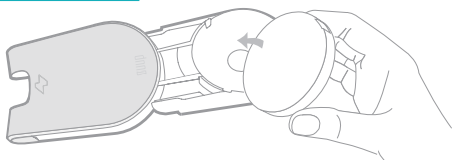

CHANGE THE CARTRIDGE:

Press side dimples together and slide out the tray

Insert new cartridge and slide back the tray.

OPEN CARTRIDGE FOR CLEANING:

Push up the tab with thumb to open the lid.