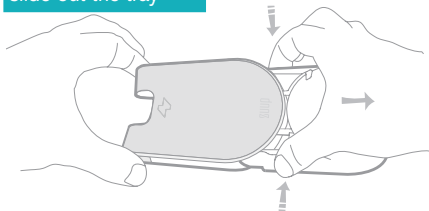

CHANGE THE CARTRIDGE:

Press side dimples together and slide out the tray

Insert new cartridge and slide back the tray.

OPEN CARTRIDGE FOR CLEANING:

Push up the tab with thumb to open the lid.